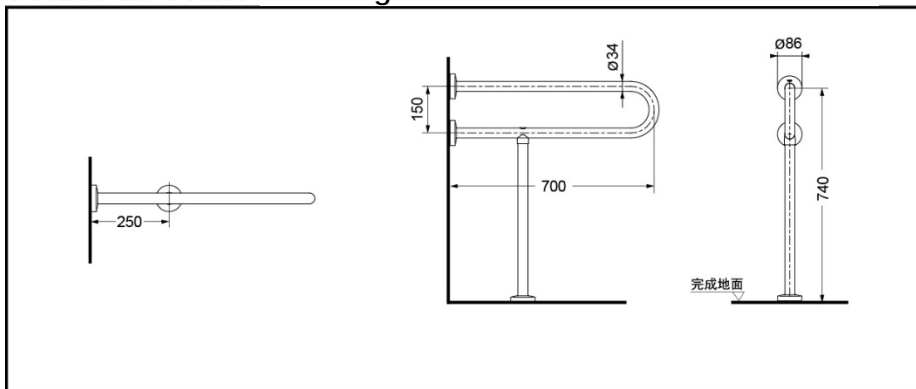

FEATURES

- Stainless steel with white resin coating, feels soft without any cold.
- Fouling resistance, easy to clean with neutral detergent or alcohol.
- Easy to install and use.

SPECIFICS

Size: 700x740x86mm

T112CP23 V1NW Wall-hung Basin Handrail

*TOTO(CHINA) CO.,LTD. All rights reserved.