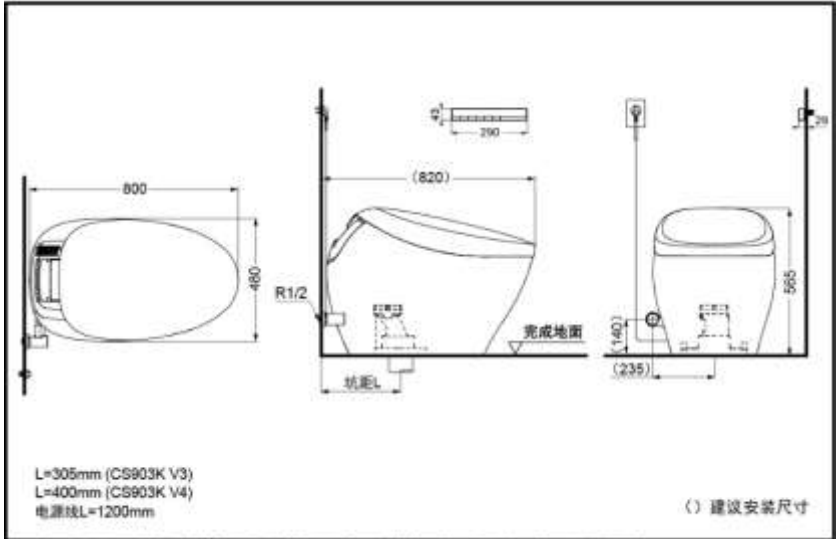

### SPECIFICS

- Size : 800\*480\*565mm
- Dual Flush Volume : 3.0/3.8L
- Nominal water consumption : 3.3L
- Water Efficiency : Grade2
- Drainage mode : Underneath Drainage
- Flushing mode : siphon jet water closet
- Rough-in :  
CS903K V3: 305mm  
CS903K V4: 400mm
- Water Inlet Requirement : 0.05MPa(Dynamic Pressure)~0.75MPa(Static Pressure)
- Power : 841W
- Max Power : 1452W
- Power Source : 220V50Hz